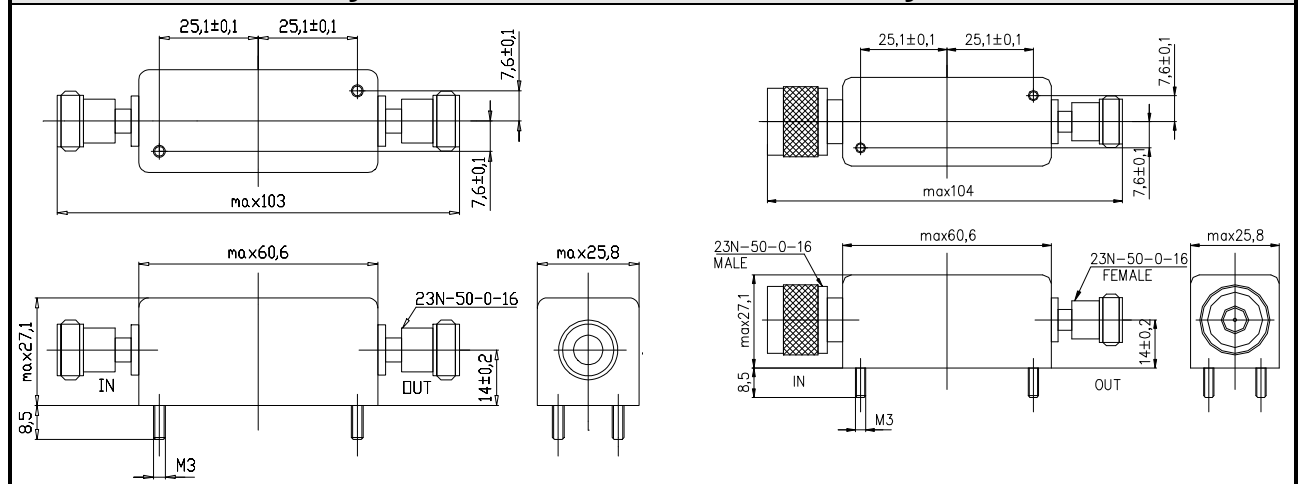

Examples of our product range with N-cable connectors

Type	Frequency	Case Style	Passband		Stopband		Termination in/out (Ω)	POLE	Insertion loss max. dB
	MHz		dB	± kHz	dB	± kHz			
XF-700S20-LF	70,00	BF88	3	5,3	40	22	50	8	9
XF-730S02-LF	73,00	BF88	6	8	40	25	50	4	6
XF-740S01-LF	74,00	BF88	6	4	40	12,5	50	4	6
XF-790S02-LF	79,0375	BF88	6	10	40	40	50	4	6
XF-831S02-LF	83,1750	BF88-A	3	6,5	40	40	50	4	6
XF-833S01-LF	83,350	BF88-A	3	7,5	40	40	50	4	6
XF-834S01-LF	83,4375	BF88-A	3	6,5	40	40	50	4	6
XF-1203S03-LF	120,300	BF88	3	7,5	40	40	50	4	7
XF-1245S02-LF	125,425	BF88	3	7,5	40	40	50	4	7
XF-1286S01-LF	128,650	BF88	3	7,5	40	40	50	4	7
XF-1356S01-LF	135,650	BF88	3	7,5	40	40	50	4	7
XF-1443S05-LF	144,328	BF88	3	7,5	40	40	50	4	7
XF-1520S01-LF	152,025	BF88	3	6,5	40	35	50	4	7
XF-1598S03-LF	159,875	BF88	3	6,5	20	30	50	4	7
XF-1655S01-LF	165,500	BF88	3	6,5	40	35	50	4	7
XF-1689S02-LF	168,950	BF88	3	6	40	35	50	4	7
XF-1690S04-LF	169,0875	BF88-A	3	7,5	40	40	50	4	7
XF-1694S01-LF	169,475	BF88	3	6,5	20	30	50	4	7
XF-1716S02-LF	171,6125	BF88	3	6,5	40	35	50	4	7
XF-1722S01-LF	172,200	BF88	6	10	40	40	50	4	7
XF-2430S01-LF	243,000	BF88	3	7,5	40	40	50	4	8

N-Cable Connector

Case Style BF-88

Case Style BF-88 A

KVG Quartz Crystal Technology GMBH

D-74922 Neckarbischofsheim P.O.B. 61 74924 Neckarbischofsheim Waibstadter Strasse 2 - 4
Tel: +49 (0) 7263 / 648 - 0 Fax: +49 (0) 7263 / 6196 e-mail: info@kvg-gmbh.de